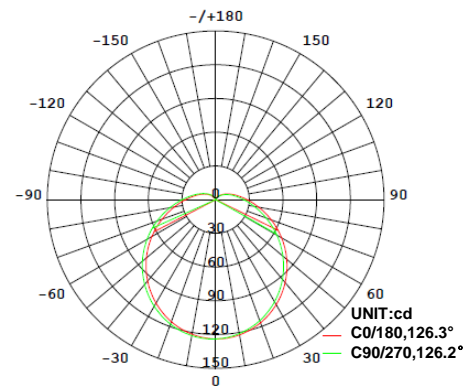

LED G25

8 Watt 2700K G25 LED - Commercial Package

PRODUCT DESCRIPTION

8 watt G25 EarthBulb LED bulb provides 500 lumens and replaces 60 watt incandescent directional bulbs for over 80% energy savings. 2700K color of light is standard. Great for use in dimming bathbar and decorative applications. Multi-Chipset high power LED and an advanced cooling system provides for 25,000 hours of LED life. Medium screw base

Lumens: 450

Distance ft	Foot Candles fc	Diameter ft
2	33.95	7.97
4	8.48	15.94
6	3.77	23.92
8	2.12	31.89
10	1.35	39.86

PRODUCT APPLICATIONS

LUMINOUS DISTRIBUTION INTENSITY DATA

C(deg)	0	23	45	68	90
0	1773	1773	1773	1773	1772
5	1711	1715	1719	1725	1729
10	1477	1474	1483	1499	1512
15	1110	1103	1115	1136	1160
20	738	730	738	758	788
25	454	442	445	467	492
30	259	247	248	269	291
35	144	132	131	149	167
40	80.4	72.7	71.6	83.2	95.9
45	47.8	42.6	41.7	49.1	56.8
50	30.7	27.4	26.6	31.1	35.9
55	21.6	19.4	18.7	21.4	24.7
60	16.8	14.9	14.3	16.1	18.5
65	14.1	12.4	11.7	13	14.8
70	12	10.6	10.2	10.9	12.1
75	9.18	8.65	8.24	8.52	9.33
80	5.9	5.56	5.49	5.55	5.99
85	2.49	2.42	2.32	2.35	2.67
90	0.51	0.48	0.38	0.34	0.35

LUMINOUS DISTRIBUTION INTENSITY DIAGRAM

AVERAGE BEAM ANGLE (50%):126.3 DEG

MODEL NUMBER: LG25827DWH

Order Code	Individual UPC	Master Park UPC	Qty
10113	840791101131	008470791101131	6
Dimensions (inches)			
10113	3.35 x 3.35 x 5.20	7.5197 x 11.299 x 6.063	6
Weight (lbs)			
10113	0.396	2.8309	6

Individual

Master Pack

Electrical	
Watt	8
Input Current	82 (mA)
Power Factor	> 0.90
Voltage	120 volt
Frequency	60hz
Min. Start Temp	- 4 °F
Max. Operating Temp	104° F
Base Type	E26 Medium
Light	
Initial Lumens	500
Lumens per Watt	63
Color Temperature	2700K
Color Rendering (CRI)	> 80
Beam Angle	120°
Agency Approvals	
UL	Yes
Energy Star	25,000 hr rated
RoHS	Yes
FCC	Yes
Product Details	
Warranty	10 years, 6 hrs/day
Mercury Content	0
Diameter	3.1102"
Overall Length	4.7244"