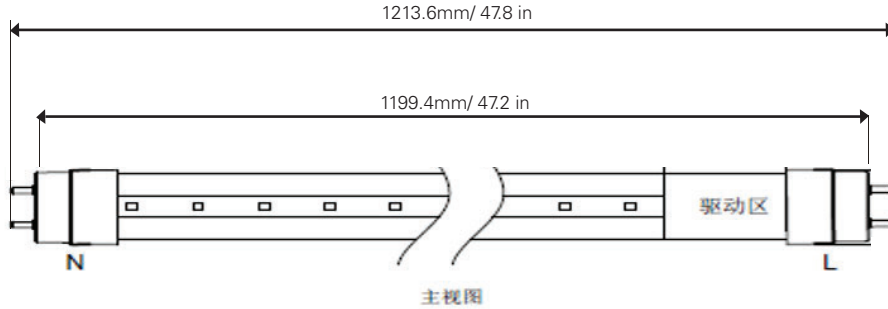

This TLED simplifies installation with no need to change the lamp holder when using double-ended wiring—simply bypass the existing ballast and connect to 120-277V line voltage. Environmentally friendly and mercury-free, EarthBulb's Type B Linear TLED is UL certified, and a cost-effective replacement for traditional fluorescent tubes, offering both long-term energy savings and flexible lighting solutions for any application. DLC® Listed.

EarthTronics® Type B Linear TLED

12 Watt, 1800 Lumen, Color Selectable

PRODUCT DIMENSIONS

PACKAGE DETAILS

INDIVIDUAL PACKAGE

Individual Carton Qty.: 1
Dimensions: 1.08 in x 1.08 in x 47.79 in
UPC: 840791119211