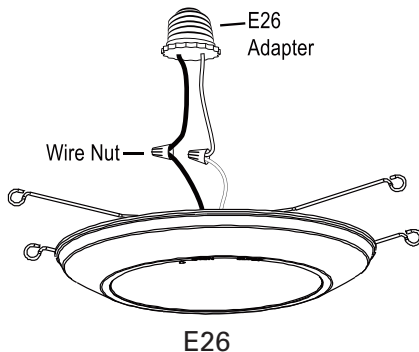

INSTALLATION

OR