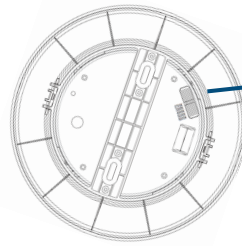

Dimensions:

7.32"L x 7.32"W x 1.3"D

PRODUCT DESCRIPTION

EarthTronics LED Disk light features five color selectable operations. Switch between 2700K, 3000K, 4000K, 5000K and 6000K easily at time of installation. This 6 inch LED disk light is ideal for retrofit or new construction applications. This lamp is commonly used in closets, corridors, hallways, offices, stairways and many other light commercial or residential settings. This fixture provides 100 lumens per watt with a high 80+ CRI for improved visual acuity and efficient performance. Wet Location rating makes this product a perfect solution for high humidity areas and bathroom showers found in long-term care facilities, as well as hotel guest rooms. Flexibility to install either with the E26 screw base connector which is included or hardwire directly to junction box. For use on 120VAC power supplies.

APPLICATIONS

- + Hospitality
- + Property Management
- + Healthcare Facilities
- + Residential
- + Office
- + Retail

LED 6" Disk Light

1000 Lumens, 10 Watt, 5 Color Selectable

PRODUCT DIMENSIONS

CCT SWITCH

2700K
3000K
4000K
5000K
6000K

PACKAGE DETAILS

INNER CARTON

Inner Carton Qty: 6
Dimensions:
 10.31" Length x 7.76" Width x 8.07" Height
Carton Weight: 3.78lb
UPC: 00840791118771

MASTER CARTON

Master Carton Qty: 24
Dimensions:
 15.91" Length x 10.67" Width x 16.65" Height
Carton Weight: 15.2lb
UPC: 84079111877100