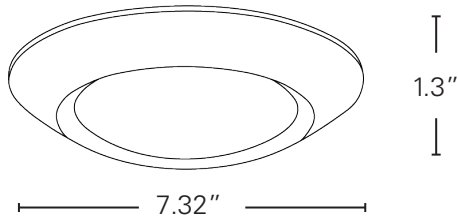

LED 6" Disk Light

1000 Lumens, 10 Watt, 5 Color Selectable

PRODUCT DIMENSIONS