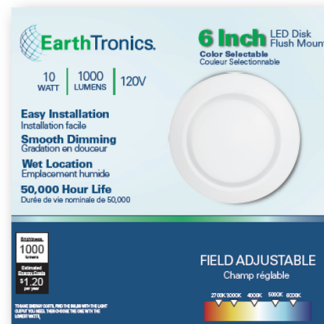

PACKAGE CONTENTS

- Disk Light
- Mounting Bracket
- Mounting Hardware
- E26 Screw Base Connector

Each Disk Light comes in an individual package

NOTE: 12 bulk pack available, order code 11878 - contact EarthTronics for more information