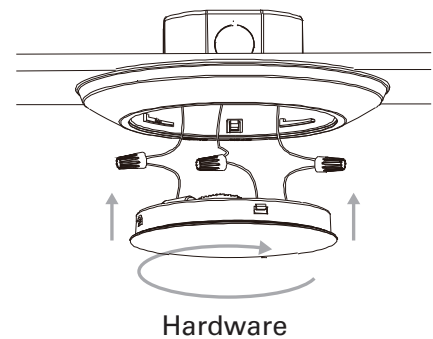

Easily access our products with rebates in your area.

ACCESS IT HERE: [Rebate Finder - LED Disk Light](#)

www.earthtronics.com/rebate-inder/catalog/

ETL CLASSIFIED