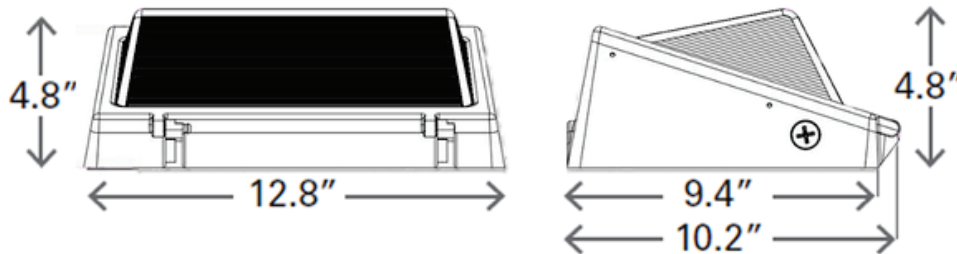

APPLICATIONS

- + Commercial Building
- + Industrial
- + Municipal Facilities

Please consult installation instructions for proper application and use of this fixture.

PACKAGE DETAILS

INDIVIDUAL PACKAGE

Individual Package: 1
 Fixture Dimensions:
 15" Length x 11.81" Width x 7" Depth
 Weight: 9 LBS

MASTER PACKAGE

Individual Package: 2
 Fixture Dimensions:
 16" Length x 10" Width x 12" Depth
 Weight: 10 LBS

PRODUCT DIMENSIONS

PRODUCT VIEWS

FRONT

BACK

COLOR & WATT SELECTABLE INSTRUCTIONS

*Remove glass cover to select desired color temperature and wattage.