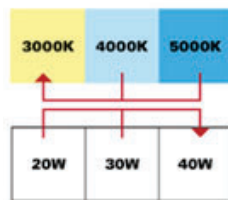

WATTAGE SELECTABLE

20W/30W/40W

DLC® PRODUCT ID:

S-X3FUH4

PRODUCT DESCRIPTION

EarthTronics Traditional LED Wall Packs features three color selectable operations. Switch between 3000K, 4000K and 5000K easily at the time installation. The LED Traditional Style Wall Pack uses industry leading LED chips and drivers to deliver a quality, energy saving lighting solution. The color selectable temperatures offer building managers the opportunity to match existing HID lamps and to reduce the blue light spectrum often associated with higher color temperatures. Each of the EarthTronics Wall Packs accepts 120-347 Volt AC power supply. The wall packs provide more than 135 lumens per watt and a high 80+ CRI for improved visual acuity and efficient performance. The design is built to withstand all climates and allows for an extreme temperature range, even operating down to -40 degrees F°, and is IP65 approved for outdoor wet applications. With rated life of 50,000 hours, this wall pack series is designed for easy installation, directly fitting onto existing electrical boxes, making it the contractors choice when replacing older high-pressure sodium and metal halide wall packs. DLC® Premium.

MASTER PACKAGE

Individual Package: 2
 Fixture Dimensions:
 16" Length x 10" Width x 12" Depth
 Weight: 10 LBS

PRODUCT DIMENSIONS

PRODUCT VIEWS

FRONT

BACK

COLOR & WATT SELECTABLE INSTRUCTIONS

*Remove glass cover to select desired color temperature and wattage.