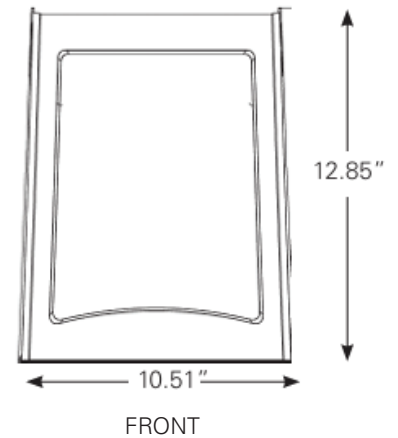

Weight: 12.35 LBS

Dimensions:

10.51" L x 5.78" W x 12.85" H

Norton Shores, Michigan 49441
 T: 231.332.1188 | F: 231.726.5029
 TOLL FREE: 866.632.7840
 www.earthtronics.com

LED Adjustable Slim Wall Pack

Color & Wattage Selectable

PACKAGE DETAILS

INDIVIDUAL PACKAGE

Individual Package: 4
 Fixture Dimensions:
 11.81" L x 6.30" H x 14.17" W
 Weight: 14.55 LBS
 UPC: 840791116289

MASTER CARTON

Individual Package: 1
 Fixture Dimensions:
 13.39" L x 12.40" H x 14.96" W
 Weight: 29 LBS
 UPC: 84079111628900

PRODUCT DIMENSIONS

PRODUCT DIMENSIONS