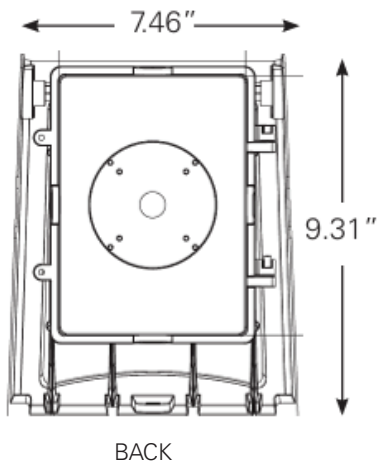

PACKAGE DETAILS

INDIVIDUAL PACKAGE

Individual Package: 4
 Fixture Dimensions:
 11.81" L x 6.30" H x 14.17" W
 Weight: 14.55 LBS
 UPC: 840791116289

MASTER CARTON

Individual Package: 1
 Fixture Dimensions:
 13.39" L x 12.40" H x 14.96" W
 Weight: 29 LBS
 UPC: 84079111628900

PRODUCT DIMENSIONS

PRODUCT DIMENSIONS