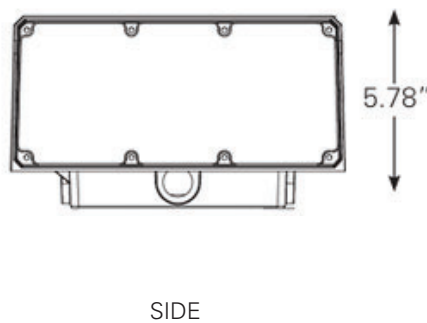

PACKAGE DETAILS

INDIVIDUAL PACKAGE

Individual Package: 4
 Fixture Dimensions:
 11.81" L x 6.30" H x 14.17" W
 Weight: 14.55 LBS
 UPC: 840791116289

MASTER CARTON

Individual Package: 1
 Fixture Dimensions:
 13.39" L x 12.40" H x 14.96" W
 Weight: 29 LBS
 UPC: 84079111628900

PRODUCT DIMENSIONS

PRODUCT DIMENSIONS