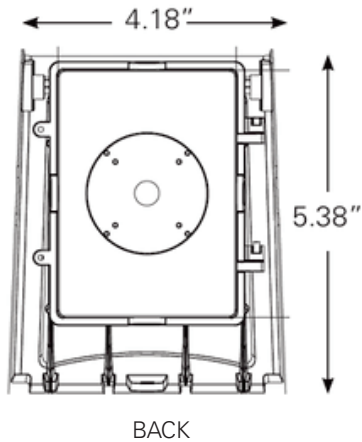

APPLICATIONS

- + Building Exteriors
- + Walls
- + Corridor Lighting
- + New Construction Buildings
- + Parking Areas

PACKAGE DETAILS

INDIVIDUAL PACKAGE

Individual Package: 4
 Fixture Dimensions:
 20.47" L x 12.20" D x 12.99" W
 Weight: 21.61 LBS
 UPC: 84079111627200

MASTER CARTON

Individual Package: 1
 Fixture Dimensions:
 9.84" L x 5.70" D x 12.20" W
 Weight: 5.40 LBS
 UPC: 840791116272

PRODUCT DIMENSIONS

PRODUCT DIMENSIONS