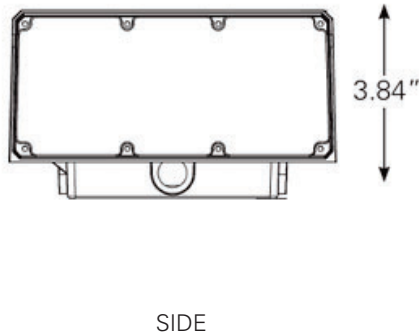

APPLICATIONS

- + Building Exteriors
- + Walls
- + Corridor Lighting
- + New Construction Buildings
- + Parking Areas

PACKAGE DETAILS

INDIVIDUAL PACKAGE

Individual Package: 4
 Fixture Dimensions:
 20.47" L x 12.20" D x 12.99" W
 Weight: 21.61 LBS
 UPC: 84079111627200

MASTER CARTON

Individual Package: 1
 Fixture Dimensions:
 9.84" L x 5.70" D x 12.20" W
 Weight: 5.40 LBS
 UPC: 840791116272

PRODUCT DIMENSIONS

PRODUCT DIMENSIONS