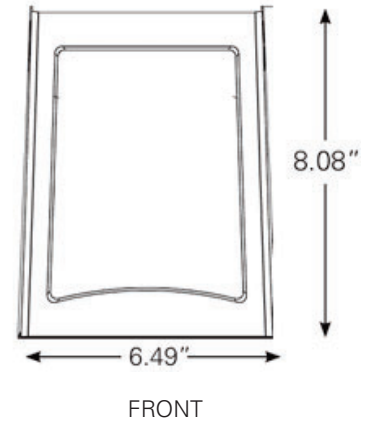

Dimensions:

7.58" L x 5.45" W x 4.86" D

Norton Shores, Michigan 49441
 T: 231.332.1188 | F: 231.726.5029
 TOLL FREE: 866.632.7840
 www.earthtronics.com

LED Adjustable Slim Wall Pack

Color & Wattage Selectable

APPLICATIONS

- + Building Exteriors
- + Walls
- + Corridor Lighting
- + New Construction Buildings
- + Parking Areas

PACKAGE DETAILS

INDIVIDUAL PACKAGE

Individual Package: 4
 Fixture Dimensions:
 20.47" L x 12.20" D x 12.99" W
 Weight: 21.61 LBS
 UPC: 84079111627200

MASTER CARTON

Individual Package: 1
 Fixture Dimensions:
 9.84" L x 5.70" D x 12.20" W
 Weight: 5.40 LBS
 UPC: 840791116272

PRODUCT DIMENSIONS

PRODUCT DIMENSIONS