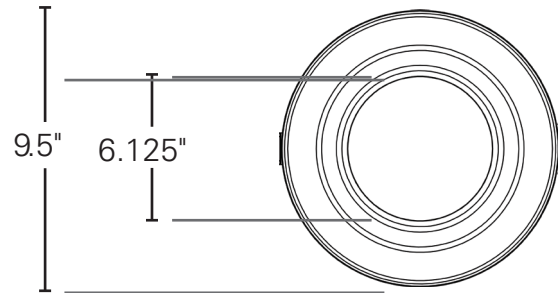

PACKAGE DETAILS

INDIVIDUAL PACKAGE

Individual Carton Qty: 1

Dimensions:

11.69" Length x 11.69" Width x 6.92" Depth

Weight: 2.69 LBS

UPC: 840791114209

MASTER CARTON

Master Carton Qty: 4

Dimensions:

24.09" Length x 12.28" Width x 15.11" Height

Weight: 12.56 LBS

UPC: 84079111420900

PRODUCT DIMENSIONS

OPTIONAL ACCESSORIES

Goof Ring