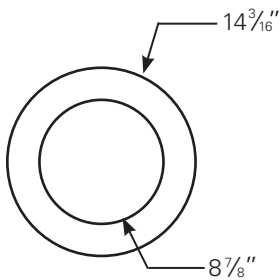

PACKAGE DETAILS

INDIVIDUAL PACKAGE

Individual Carton Qty: 1

Dimensions:

11.69" Length x 11.69" Width x 6.92" Depth

Weight: 2.69 LBS

UPC: 840791114209

MASTER CARTON

Master Carton Qty: 4

Dimensions:

24.09" Length x 12.28" Width x 15.11" Height

Weight: 12.56 LBS

UPC: 84079111420900

PRODUCT DIMENSIONS

OPTIONAL ACCESSORIES

Goof Ring