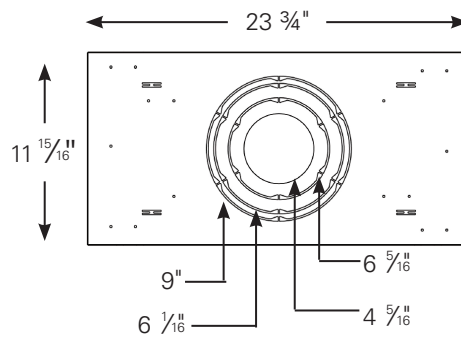

T-Grid Plate