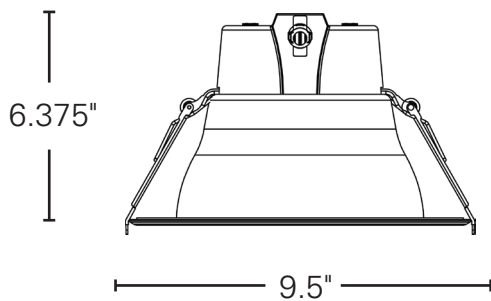

PACKAGE DETAILS

INDIVIDUAL PACKAGE

Individual Carton Qty: 1

Dimensions:

11.69" Length x 11.69" Width x 6.92" Depth

Weight: 2.69 LBS

UPC: 840791114209

MASTER CARTON

Master Carton Qty: 4

Dimensions:

24.09" Length x 12.28" Width x 15.11" Height

Weight: 12.56 LBS

UPC: 84079111420900

PRODUCT DIMENSIONS

OPTIONAL ACCESSORIES

Goof Ring