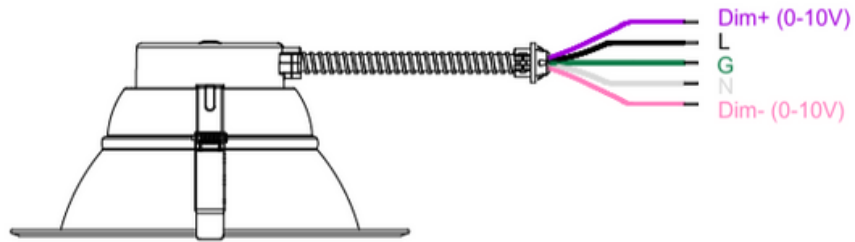

WIRING DIAGRAM

Easily access our DLC qualified products with rebates in your area.

ACCESS IT HERE: Rebate Finder - [Commercial Downlight](#)

www.earthtronics.com/rebate-finder/catalog/