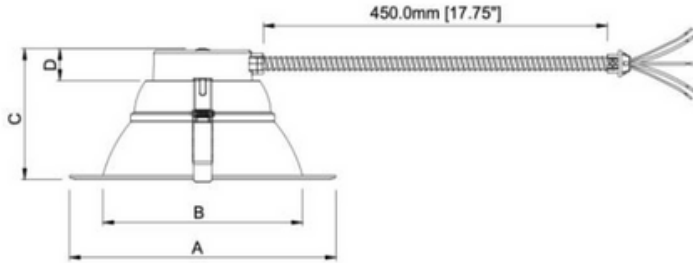

## PRODUCT DIMENSIONS

SIZE	6-IN DownTrim
DIMENSIONS	ø8.31"A x 4.38"C
CUTOUT	ø6.2" ~ 7.3"