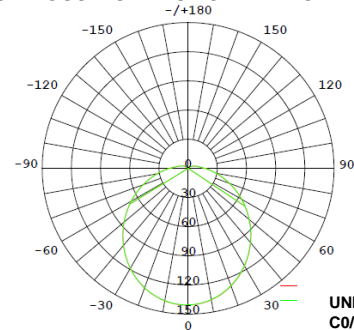

LED BR20

7.5 Watt 525 Lumen 5000K BR20 LED

Electrical	
Watt	7.5
Input Current	143 (mA)
Power Factor	> 0.70
Voltage	120 volt
Frequency	60hz
Min. Start Temp	-4F
Max. Operating Temp	104F
Base Type	E26 Medium
Light	
Initial Lumens	525
Lumens per Watt	70
Color Temperature	5000K
Color Rendering (CRI)	82
Beam Angle	120°
Agency Approvals	
UL	Yes
Energy Star	15,000 Hours
RoHS	Yes
FCC	Yes
Product Details	
Warranty	10 years, 6 hrs/ day
Mercury Content	0
Diameter	2.48"
Overall Length	3.74"

CONE OF LIGHT

Lumens: 525

Distance ft	Foot Candles fc	Diameter ft
2	39.45	5.4
4	9.86	10.8
6	4.38	16.2
8	2.46	21.6
10	1.57	27

PRODUCT APPLICATIONS

LUMINOUS DISTRIBUTION INTENSITY DIAGRAM

AVERAGE BEAM ANGLE (50%):114.9°

Note: IES files available upon request.

LUMINOUS DISTRIBUTION INTENSITY DATA

Y(deg)	C(deg)				
	0	23	45	68	90
0	141	141	141	141	140
5	140	140	140	140	140
10	138	139	139	139	138
15	135	136	136	136	135
20	131	131	131	131	131
25	125	126	126	126	125
30	119	119	120	119	119
35	111	112	112	112	111
40	103	104	104	104	103
45	94.9	95.6	96	95.7	94.9
50	86	86.8	87.1	86.9	86
55	76.8	77.6	78	77.8	76.9
60	67.6	68.4	68.7	68.5	67.7
65	58.4	59.1	59.5	59.2	58.4
70	49.3	50.5	50.3	50	49.3
75	40.5	41.1	41.4	41.2	40.5
80	32.3	32.9	33.1	32.9	32.3
85	25.5	25.6	25.8	25.6	25.1
90	19.3	19.6	19.7	19.6	19.3

MODEL NUMBER: LR2750D6

Order Code	Pack Size	Individual UPC	Inner Pack UPC	Qty	Master Park UPC	Qty
11224	1	840791112243	00840791112243	12	8407911122400	24
Dimensions (inches - Length x Width x Height)						
11224	1	2.03 x 2.03 x 3.84	8.90 x 6.18 x 5.87	12	12.76 x 18.19 x 6.42	24
Weight (lbs)						
11224	1	0.33	2.30	12	9.62	24