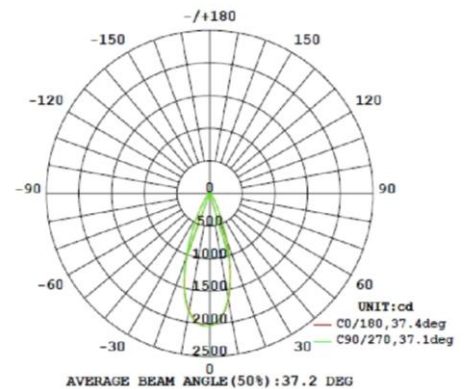

### LUMINOUS DISTRIBUTION INTENSITY DATA

Intensity (Candlepower) Summary at 25°C - Candelas

V \ H(°)	0	22.5	45	67.5	90
0	1947	1947	1947	1947	1947
5	1904	1887	1875	1863	1852
10	1712	1683	1655	1632	1604
15	1354	1310	1279	1251	1209
20	903.8	858.4	840.9	820.3	779.2
25	515.6	484.1	477.4	466.8	440.8
30	265.4	249.6	250.3	248.9	241.3
35	137.8	131.7	133.2	135.4	131.2
40	79.9	76.9	77.8	79.8	78.2
45	53.0	51.6	52.2	52.9	52.1
50	39.2	38.5	38.8	38.7	38.0
55	30.7	30.1	30.2	30.0	29.4
60	24.4	23.9	23.9	23.5	23.2
65	19.2	18.7	18.6	18.2	17.8
70	14.5	14.1	14.1	13.6	13.2
75	10.6	10.2	10.1	9.7	9.4
80	7.2	6.9	6.7	6.5	6.2
85	4.7	4.4	4.3	4.1	3.8
90	2.7	2.5	2.3	2.2	2.0

### LUMINOUS DISTRIBUTION INTENSITY DIAGRAM

MODEL NUMBER: LP31330D6  
ORDER CODE: 10435

Order Code	Individual UPC	Master Park UPC	Qty
10435	840791104354	84079110435400	12
<b>Dimensions (inches - Length x Width x Height)</b>			
10435	3.93 x 3.93 x 5.08	16.61 x 12.55 x 6.14	12
<b>Weight (lbs)</b>			
10435	.449	6.622	12