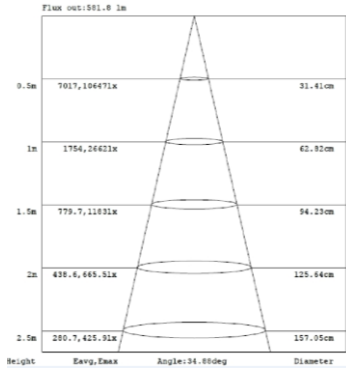

Electrical

Watt	18.5
Power Factor	> 0.9
Voltage	120 volt
Frequency	60Hz
Base Type	E26 Medium
Operating Temperature Range	-4F to 104F

Light

Initial Lumens	1200
Lumens per Watt	65
Color Temperature	5000K
Color Rendering (CRI)	90+
Beam Angle	40°

Agency Approvals

UL	Yes
Energy Star	25,000 hours
RoHS	Yes
FCC	Yes

Product Details

Warranty	10 years 6 hr/day
Diameter	4.72"
Nominal Length	5.12"

PRODUCT APPLICATIONS

LUMINOUS DISTRIBUTION INTENSITY DATA

Intensity (Candlepower) Summary at 25°C - Candelas

V \ H(°)	0	22.5	45	67.5	90
0	2895	2895	2895	2895	2895
5	2725	2713	2713	2720	2724
10	2280	2259	2258	2277	2290
15	1647	1623	1624	1648	1669
20	1031	1008	1009	1034	1056
25	595.7	579.4	584.8	600.4	611.1
30	331.7	326.1	333.8	348.7	356.4
35	204.5	203.6	209.1	218.9	222.3
40	141.7	141.8	144.9	150.4	152.4
45	108.0	107.8	109.4	112.4	113.7
50	86.8	86.4	87.3	89.1	89.8
55	71.0	70.4	71.0	72.2	72.5
60	57.7	57.0	57.4	58.3	58.3
65	45.3	44.7	44.9	45.5	45.6
70	34.0	33.4	33.4	33.9	34.0
75	23.6	23.0	22.9	23.2	23.4
80	14.3	13.8	13.6	13.7	13.9
85	7.0	6.7	6.5	6.6	6.6
90	3	3	2	2	2

LUMINOUS DISTRIBUTION INTENSITY DIAGRAM

MODEL NUMBER: LP381850D6
ORDER CODE: 10422

Order Code	Individual UPC	Master Park UPC	Qty
10422	840791104224	84079110422400	12
Dimensions (inches - Length x Width x Height)			
10422	4.91 x 4.91 x 5.62	20.55 x 15.5 x 6.65	12
Weight (lbs)			
10422	.664	9.856	12