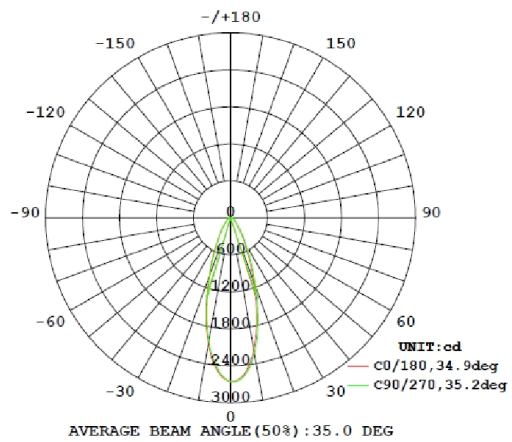

Electrical

Watt	18.5
Power Factor	> 0.9
Voltage	120 volt
Frequency	60Hz
Base Type	E26 Medium
Operating Temperature Range	-4F to 104F

Light

Initial Lumens	1200
Lumens per Watt	65
Color Temperature	5000K
Color Rendering (CRI)	90+
Beam Angle	40°

Agency Approvals

UL	Yes
Energy Star	25,000 hours
RoHS	Yes
FCC	Yes

Product Details

Warranty	10 years 6 hr/day
Diameter	4.72"
Nominal Length	5.12"

PRODUCT APPLICATIONS

LUMINOUS DISTRIBUTION INTENSITY DATA

Intensity (Candlepower) Summary at 25°C - Candelas

V \ H(°)	0	22.5	45	67.5	90
0	2895	2895	2895	2895	2895
5	2725	2713	2713	2720	2724
10	2280	2259	2258	2277	2290
15	1647	1623	1624	1648	1669
20	1031	1008	1009	1034	1056
25	595.7	579.4	584.8	600.4	611.1
30	331.7	326.1	333.8	348.7	356.4
35	204.5	203.6	209.1	218.9	222.3
40	141.7	141.8	144.9	150.4	152.4
45	108.0	107.8	109.4	112.4	113.7
50	86.8	86.4	87.3	89.1	89.8
55	71.0	70.4	71.0	72.2	72.5
60	57.7	57.0	57.4	58.3	58.3
65	45.3	44.7	44.9	45.5	45.6
70	34.0	33.4	33.4	33.9	34.0
75	23.6	23.0	22.9	23.2	23.4
80	14.3	13.8	13.6	13.7	13.9
85	7.0	6.7	6.5	6.6	6.6
90	3	3	2	2	2

LUMINOUS DISTRIBUTION INTENSITY DIAGRAM

MODEL NUMBER: LP381850D6
ORDER CODE: 10422

Order Code	Individual UPC	Master Park UPC	Qty
10422	840791104224	84079110422400	12
Dimensions (inches - Length x Width x Height)			
10422	4.91 x 4.91 x 5.62	20.55 x 15.5 x 6.65	12
Weight (lbs)			
10422	.664	9.856	12