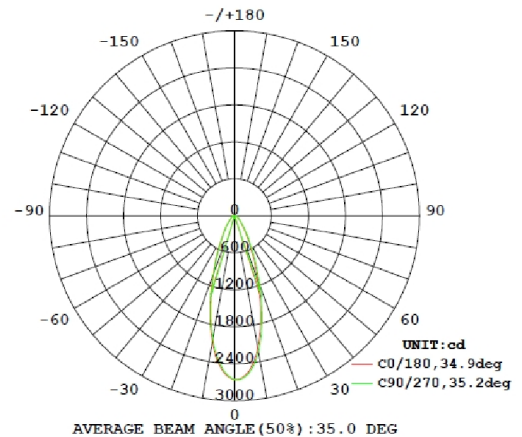

PRODUCT APPLICATIONS

LUMINOUS DISTRIBUTION INTENSITY DATA

Intensity (Candlepower) Summary at 25°C - Candelas

V \ H(°)	0	22.5	45	67.5	90
0	2895	2895	2895	2895	2895
5	2725	2713	2713	2720	2724
10	2280	2259	2258	2277	2290
15	1647	1623	1624	1648	1669
20	1031	1008	1009	1034	1056
25	595.7	579.4	584.8	600.4	611.1
30	331.7	326.1	333.8	348.7	356.4
35	204.5	203.6	209.1	218.9	222.3
40	141.7	141.8	144.9	150.4	152.4
45	108.0	107.8	109.4	112.4	113.7
50	86.8	86.4	87.3	89.1	89.8
55	71.0	70.4	71.0	72.2	72.5
60	57.7	57.0	57.4	58.3	58.3
65	45.3	44.7	44.9	45.5	45.6
70	34.0	33.4	33.4	33.9	34.0
75	23.6	23.0	22.9	23.2	23.4
80	14.3	13.8	13.6	13.7	13.9
85	7.0	6.7	6.5	6.6	6.6
90	3	3	2	2	2

LUMINOUS DISTRIBUTION INTENSITY DIAGRAM

MODEL NUMBER: LP381840D6
ORDER CODE: 10421

Order Code	Individual UPC	Master Park UPC	Qty
10421	840791104217	84079110421700	12
Dimensions (inches - Length x Width x Height)			
10421	4.91 x 4.91 x 5.62	20.55 x 15.5 x 6.65	12
Weight (lbs)			
10421	.664	9.856	12

Individual

Master Pack

Electrical	
Watt	18.5
Power Factor	> 0.9
Voltage	120 volt
Frequency	60Hz
Base Type	E26 Medium
Operating Temperature Range	-4F to 104F
Light	
Initial Lumens	1200
Lumens per Watt	65
Color Temperature	4000K
Color Rendering (CRI)	90+
Beam Angle	40°
Agency Approvals	
UL	Yes
Energy Star	25,000 hours
RoHS	Yes
FCC	Yes
Product Details	
Warranty	10 years 6 hr/day
Diameter	4.72"
Nominal Length	5.12"