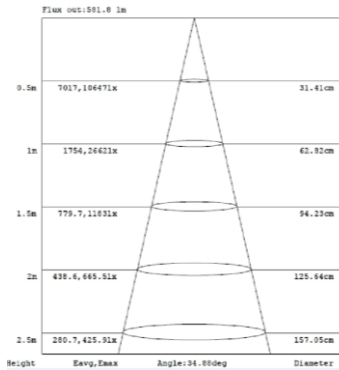

LED PAR38

1200 Lumen 18.5 Watt 4000K PAR38 - 40° Commercial Pack

PRODUCT DESCRIPTION

18.5 watt PAR38 EarthBulb LED floodlight replaces 100 watt incandescent floodlights for over 85% energy savings. Great for use in dimming recessed lighting, track lighting and display lighting applications. High power LED and an advanced cooling system provides for 25,000 hours of LED life. Medium screw base. Suitable for outdoor use, damp location rated.

PRODUCT APPLICATIONS

LUMINOUS DISTRIBUTION INTENSITY DATA

Intensity (Candlepower) Summary at 25°C - Candelas

V \ H(°)	0	22.5	45	67.5	90
0	2895	2895	2895	2895	2895
5	2725	2713	2713	2720	2724
10	2280	2259	2258	2277	2290
15	1647	1623	1624	1648	1669
20	1031	1008	1009	1034	1056
25	595.7	579.4	584.8	600.4	611.1
30	331.7	326.1	333.8	348.7	356.4
35	204.5	203.6	209.1	218.9	222.3
40	141.7	141.8	144.9	150.4	152.4
45	108.0	107.8	109.4	112.4	113.7
50	86.8	86.4	87.3	89.1	89.8
55	71.0	70.4	71.0	72.2	72.5
60	57.7	57.0	57.4	58.3	58.3
65	45.3	44.7	44.9	45.5	45.6
70	34.0	33.4	33.4	33.9	34.0
75	23.6	23.0	22.9	23.2	23.4
80	14.3	13.8	13.6	13.7	13.9
85	7.0	6.7	6.5	6.6	6.6
90	3	3	2	2	2

LUMINOUS DISTRIBUTION INTENSITY DIAGRAM

MODEL NUMBER: LP381840D6
ORDER CODE: 10421

Order Code	Individual UPC	Master Park UPC	Qty
10421	840791104217	84079110421700	12
Dimensions (inches - Length x Width x Height)			
10421	4.91 x 4.91 x 5.62	20.55 x 15.5 x 6.65	12
Weight (lbs)			
10421	.664	9.856	12

Individual

Master Pack

Electrical	
Watt	18.5
Power Factor	> 0.9
Voltage	120 volt
Frequency	60Hz
Base Type	E26 Medium
Operating Temperature Range	-4F to 104F
Light	
Initial Lumens	1200
Lumens per Watt	65
Color Temperature	4000K
Color Rendering (CRI)	90+
Beam Angle	40°
Agency Approvals	
UL	Yes
Energy Star	25,000 hours
RoHS	Yes
FCC	Yes
Product Details	
Warranty	10 years 6 hr/day
Diameter	4.72"
Nominal Length	5.12"