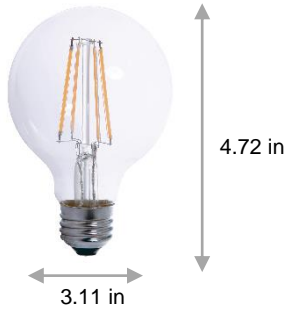

LED Filament G25

450 Lumen 4.5 Watt 2700K
G25 Filament LED – Clear Finish

PRODUCT DESCRIPTION

Unique filament LED design 4.5 watt G25 globe EarthBulb LED bulb appears like an incandescent. Provides 450 lumens replaces a 40 watt incandescent candle bulbs which provides over 80% energy savings. Available in 2700K soft white and 2400K warm color. Clear glass provides the unique appearance. Perfect for decorative applications. Provides for 15,000 hours of LED life. E12 base type. Energy Star rated product.

PRODUCT FEATURES

- Unique filament LED design
- Candle bulb is dimmable and provides 450 lumens, capable of dimming to 5%
- Designer to provide full radial illumination
- 15,000 hour rated life
- Provides 2700K soft white light with a high color rendering rating over 80

PRODUCT APPLICATIONS

MODEL NUMBER: LG25427DCFIL

Order Code	Pack Size	Individual UPC	Master Park UPC	Qty
10415	1	840791104156	84079110415600	12
Dimensions (inches - Length x Width x Height)				
10415	1	3.35 x 3.35 x 5.04	18.04 x 12.45 x 7.52	12
Weight (lbs)				
10415	1	.088	6.0	12