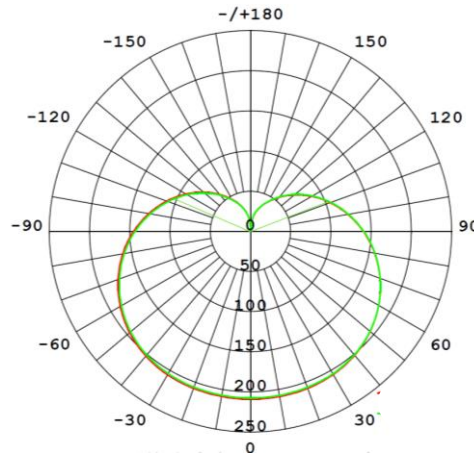

LED A21 3-Way

450/ 800/ 1600 Lumen 2700K A21 3-Way LED

PRODUCT DESCRIPTION

5, 9, 16 watt 3-Way EarthBulb LED provides 450, 800, 1600 lumens respectively and replaces 40, 60, 100 watt incandescent directional bulbs for over 84% energy savings. 2700K color of light is standard. Great for use in table lamps, floor lamps, wall sconce, and task lighting applications. Multi-Chipset LED and an advanced cooling system provides for 15,000 hours of LED life. Medium screw base. Energy Star rated product.

PRODUCT APPLICATIONS

LUMINOUS DISTRIBUTION INTENSITY DIAGRAM

UNIT:cd
C0/180,224.0°
C90/270,224.5°

AVERAGE BEAM ANGLE (50%): 224.2°

Note: IES files available upon request.

MODEL NUMBER: L3WA2116272V2

Order Code	Pack Size	Individual UPC	Inner Pack UPC	Qty	Master Park UPC	Qty
10353	1	840791103531	00840791103531	12	84079110353100	48
Dimensions (inches - Length x Width x Height)						
10353	1	2.93 x 2.93 x 6.55	12.05 x 9.10 x 6.26	12	18.59 x 12.41 x 13.15	48
Weight (lbs)						
10353	1	0.50	3.11	12	13.28	48

Electrical

Watt	5 / 9 / 16
Power Factor	> 0.9
Voltage	120 volt
Frequency	60Hz
Base Type	E26 Medium
Operating Temperature Range	-4F to 104F

Light

Initial Lumens	1600
Lumens per Watt	94
Color Temperature	2700K
Color Rendering (CRI)	83