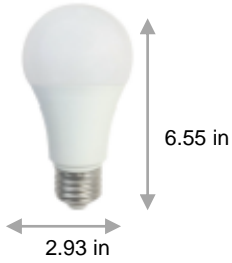

LED A21 3-Way

450/ 800/ 1600 Lumen 2700K A21 3-Way LED

PRODUCT DESCRIPTION

5, 9, 16 watt 3-Way EarthBulb LED provides 450, 800, 1600 lumens respectively and replaces 40, 60, 100 watt incandescent directional bulbs for over 84% energy savings. 2700K color of light is standard. Great for use in table lamps, floor lamps, wall sconce, and task lighting applications. Multi-Chipset LED and an advanced cooling system provides for 15,000 hours of LED life. Medium screw base. Energy Star rated product.

PRODUCT FEATURES

- This A bulb is Energy Star and provides 1600 lumens, capable of dimming to less than 5%
- Beam angle provides full radial illumination
- Chipset provides 2700K soft white light with a high color rendering rating of over 81

PRODUCT APPLICATIONS

LUMINOUS DISTRIBUTION INTENSITY DIAGRAM

UNIT:cd
C0/180,224.0°
C90/270,224.5°

AVERAGE BEAM ANGLE (50%): 224.2°

Note: IES files available upon request.

MODEL NUMBER: L3WA2116272V2

Order Code	Pack Size	Individual UPC	Inner Pack UPC	Qty	Master Park UPC	Qty
10353	1	840791103531	00840791103531	12	84079110353100	48
Dimensions (inches - Length x Width x Height)						
10353	1	2.93 x 2.93 x 6.55	12.05 x 9.10 x 6.26	12	18.59 x 12.41 x 13.15	48
Weight (lbs)						
10353	1	0.50	3.11	12	13.28	48