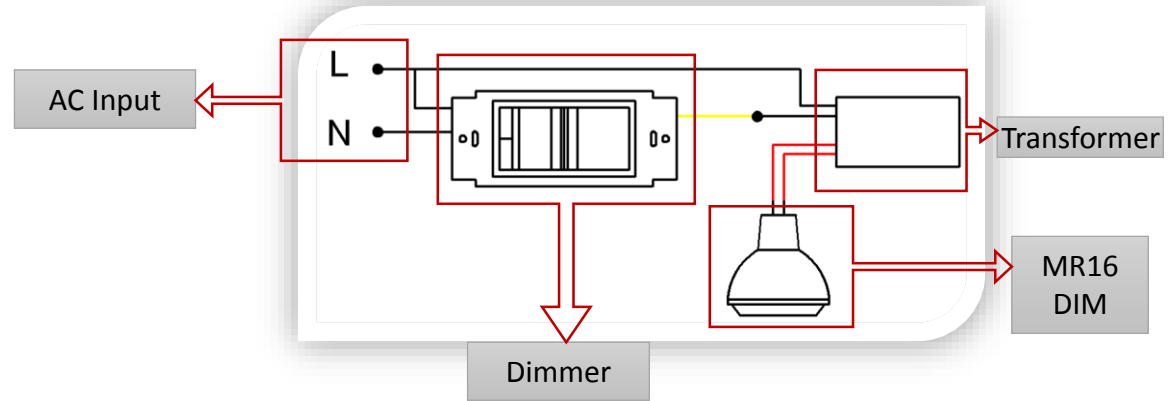

LED

MR16 GU5.3 Base

Transformer / Dimmer Compatibility

		LED MR16 GU5.3 Base 500 Lumen					
Transformer		Number of bulbs per dimmer					
Brand	Model	1	2	3	4	5	6
HATCH	RS12-60M	√	Flicker	√	√	√	√
	RS12-30M LED	√	√	Flicker	Flicker	Flicker	Flicker
	RS12-60M LED	√	√	√	Flicker	Flicker	Flicker
	RS12-80M	Flicker	√	√	√	√	√
	RS12-15M-LED(DC1318)	√	√	Flicker	Flicker	Flicker	Flicker
	RS12-15M-LED(DC1210)	√	√	√	√	√	Flicker
	RS1230M-LED	√	√	√	√	√	√