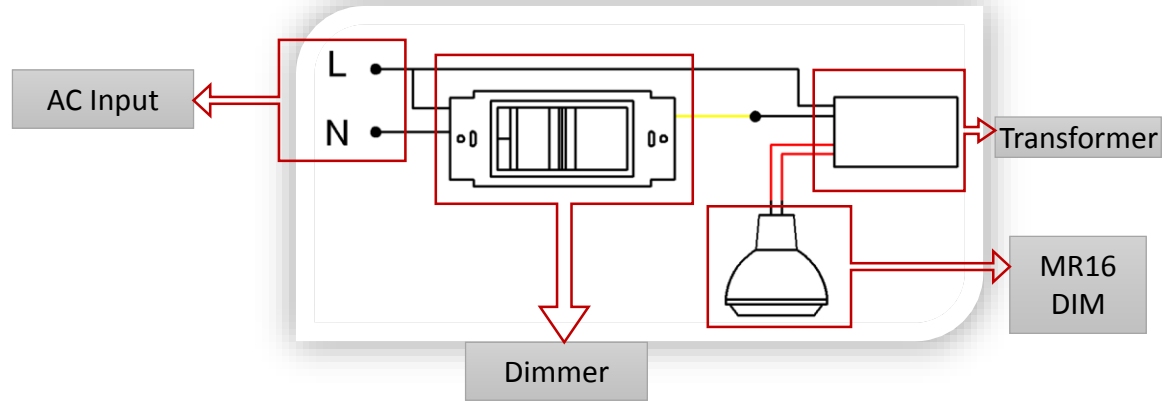

LED

MR16 GU5.3 Base

Transformer / Dimmer Compatibility

		LED MR16 GU5.3 Base 500 Lumen					
Transformer		Number of bulbs per dimmer					
Brand	Model	1	2	3	4	5	6
WAC	E-N-1260N-R2	√	√	√	√	√	√
	E-N-1260-R-AR	Flicker	Flicker	√	√	Flicker	Flicker
	E-N-1275-R-AR	√	√	√	√	√	√
DALI	ET8012iV	√	√	Flicker	√	√	√
	ET6012iV	√	√	√	√	Flicker	Flicker
	ET1502iV	Flicker	Flicker	Flicker	Flicker	Flicker	Flicker
	1060T	√	√	√	√	√	√
	ET8012LV	√	√	√	√	√	√