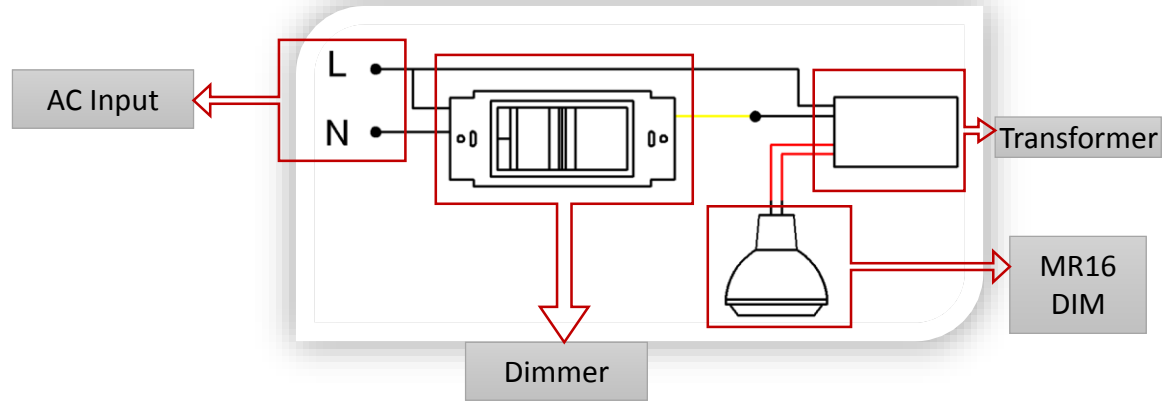

LED

MR16 GU5.3 Base

Transformer / Dimmer Compatibility

		LED MR16 GU5.3 Base 500 Lumen					
Transformer		Number of bulbs per dimmer					
Brand	Model	1	2	3	4	5	6
B+L	FX95100	√	√	Flicker	Flicker	Flicker	Flicker
CONSTRALITA	AC1048	√	√	√	√	Flicker	Flicker
EUROFASE	0086	√	Flicker	√	√	Flicker	√
	0089	√	Flicker	Flicker	√	Flicker	√
LIGHTECH	LET60LW	√	√	Flicker	Flicker	Flicker	Flicker
	E61883	√	√	√	√	√	√
MINI MAGG	MAGG	√	√	√	√	√	Flicker
PROGRESS	P8560-31	√	Flicker	√	√	√	√