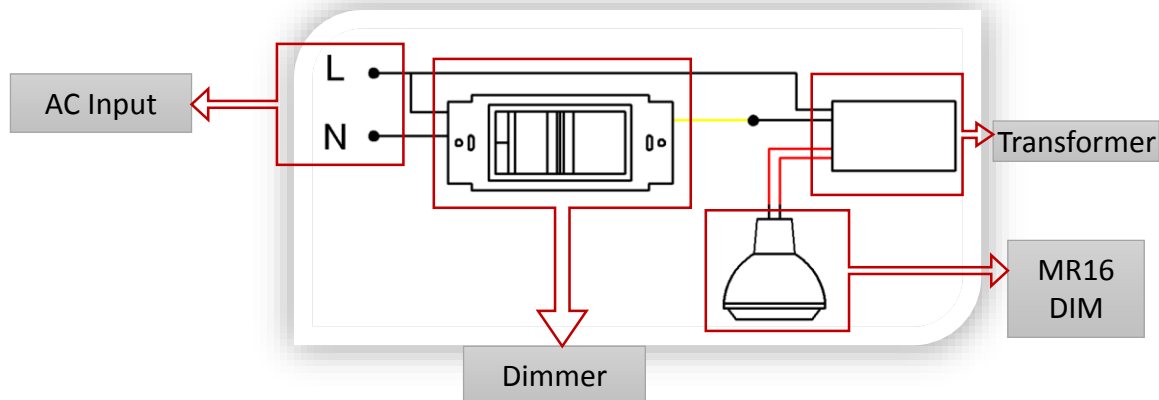

LED

MR16 GU5.3 Base

Transformer / Dimmer Compatibility

LED MR16 GU5.3 Base 500 Lumen

Transformer

Number of bulbs per dimmer

Brand	Model	1	2	3	4	5	6
	ET-MZ-60	Flicker	Flicker	Flicker	Flicker	Flicker	Flicker
TDC	DA-50-12TH6-1	√	√	√	√	√	√
TEMO LITE	TRA-50	√	√	√	Flicker	Flicker	Flicker
REATOR	FORCE LINE	Flicker	Flicker	√	√	√	Flicker
STNDARD	31017STD	Flicker	Flicker	√	√	√	Flicker