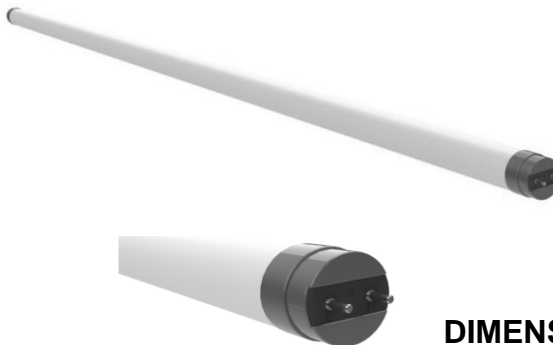

# LED Linear Tube

## 18 Watt 5000K LED Linear Tube

### PRODUCT DESCRIPTION

18 watt EarthBulb LED linear tube is available in 5000K with 300 degree beam angle. Great light output and perfect for replacement of T8 fluorescent tubes. This linear tube provides 2200 lumens and has a CRI of 84. High power LED and an advanced cooling system provides for 50,000 hours of LED life. To install, simply remove existing fluorescent ballast and direct wire the line voltage to one end of the lamp.

### DIMENSIONS:

- Diameter: 1 inch
- Nominal Length: 48 inches

Electrical	
Watt	18
Power Factor	> 0.90
Voltage	120/277VAC Single End Live Feed
Base Type	G13
Light	
Initial Lumens	2200
Lumens per Watt	122
Color Temperature	5000K
Color Rendering (CRI)	84
Beam Angle	300°
Agency Approvals	
UL	Yes
DLC Listed	Yes
RoHS	Yes
FCC	Yes
Product Details	
Warranty	10 years, 6 hrs/day
Mercury Content	0
Diameter	1"
Nominal Length	48"