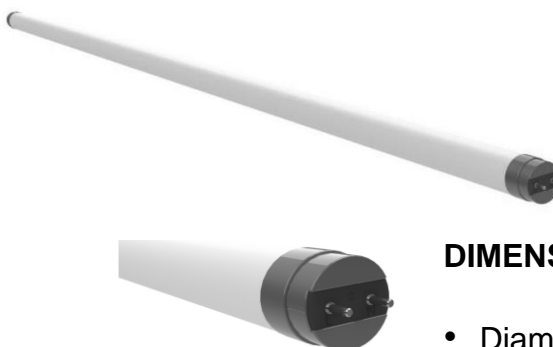

LED Linear Tube

18 Watt 4000K LED Linear Tube

PRODUCT DESCRIPTION

18 watt EarthBulb LED linear tube is available in 4000K with 300 degree beam angle. Great light output and perfect for replacement of T8 fluorescent tubes. This linear tube provides 2200 lumens and has a CRI of 84. High power LED and an advanced cooling system provides for 50,000 hours of LED life. To install, simply remove existing fluorescent ballast and direct wire the line voltage to one end of the lamp.

PRODUCT FEATURES

- 120/277VAC 60Hz, Single end live feed, direct wire
- Easily retrofit T8, 4 foot tubes
- Provides 2200 lumens
- Chipset provides 4000K cool white light with a high color rendering rating of 84
- No Mercury
- RoHS Certified

MODEL NUMBER: LT818840DW

ORDERING CODE: 10092

DLC PRODUCT ID: PH3HJCYW

PACK SIZE: 24

Electrical	
Watt	18
Power Factor	> 0.90
Voltage	120/277VAC Single End Live Feed
Base Type	G13
Light	
Initial Lumens	2200
Lumens per Watt	122
Color Temperature	4000K
Color Rendering (CRI)	84
Beam Angle	300°
Agency Approvals	
UL	Yes
DLC Listed	Yes
RoHS	Yes
FCC	Yes
Product Details	
Warranty	10 years, 6 hrs/day
Mercury Content	0
Diameter	1"
Nominal Length	48"

DIMENSIONS:

- Diameter: 1 inch
- Nominal Length: 48 inches