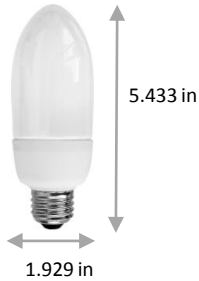

## CANDLE 14W, SOFT WHITE 2700K

### PRODUCT DESCRIPTION

The "Chandelier" style EarthBulb CFL easily replaces incandescent light bulbs, providing 75- 80% energy savings. Savings over the 8,000 hr. average rated life prevents CO<sub>2</sub> from being released into the air and provides electricity cost savings. A pleasing Soft White color is standard. This decorative CFL easily fits in wall sconces, decorative fixtures and chandeliers. Electronic ballast delivers instant, no flicker starting. Candelabra bulb with medium screw base. Not for use on dimming circuits.

### PRODUCT FEATURES

- Long 8,000 hour life lasts 10 times longer than incandescent bulbs.
- Same shape as the light bulbs they replace.
- Soft White 2700K color of light nearly equals incandescent lighting.
- Candelabra screw base is standard, with a Medium (or "Edison") base.
- Lead free glass and a protective bulb wall coating before the phosphor is loaded in the tube provide excellent lumen maintenance.
- Not for use on dimming circuits.