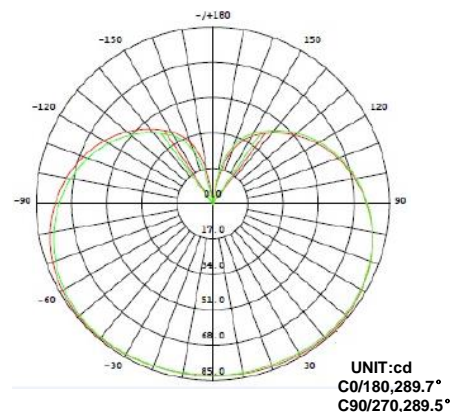

PRODUCT APPLICATIONS

LUMINOUS DISTRIBUTION INTENSITY DATA

Y(deg)	C(deg)				
	0	23	45	68	90
0	82.9	82.8	82.7	82.6	82.5
5	82.9	82.7	82.6	82.4	82.3
10	82.8	82.7	82.6	82.5	82.5
15	82.9	82.8	82.8	82.8	82.8
20	83.1	83.0	82.9	82.9	83.0
25	83.3	83.2	83.1	83.1	83.2
30	83.7	83.5	83.4	83.4	83.5
35	84.1	83.8	83.6	83.6	83.7
40	84.3	84.0	83.7	83.7	83.8
45	84.4	84.0	83.7	83.7	83.8
50	84.4	83.9	83.5	83.4	83.6
55	84.1	83.6	83.1	83.0	83.2
60	83.6	83.0	82.5	82.3	82.5
65	82.9	82.2	81.6	81.4	81.7
70	82.0	81.3	80.6	80.3	80.6
75	80.9	80.0	79.3	79.0	79.3
80	79.5	78.6	77.8	77.5	77.7
85	77.8	76.9	76.1	75.7	76.0
90	75.9	75.0	74.1	73.7	74.0

LUMINOUS DISTRIBUTION INTENSITY DIAGRAM

AVERAGE BEAM ANGLE (50%):289.6°

Note: IES files available upon request.

MODEL NUMBER: LA19727DE

Order Code	Pack Size	Individual UPC	Inner Pack UPC	Qty	Master Park UPC	Qty
10180	1	840791101803	00840791101803	12	8407911080300	48
Dimensions (inches - Length x Width x Height)						
10180	1	2.56 x 2.56 x 5.11	10.78 x 8.15 x 5.78	12	22.36 x 17.08 x 7.13	48
Weight (lbs)						
10180	1	0.4136	3.92	12	16.53	48

Electrical	
Watt	7.5
Input Current	104 (mA)
Power Factor	> 0.85
Voltage	120 volt
Frequency	60hz
Min. Start Temp	-4F
Max. Operating Temp	104F
Base Type	E26 Medium
Light	
Initial Lumens	480
Lumens per Watt	64
Color Temperature	2700K
Color Rendering (CRI)	81
Beam Angle	Omni Directional
Agency Approvals	
UL	Yes
Energy Star	25,000 rated hours
RoHS	Yes
FCC	Yes
Product Details	
Warranty	10 years, 6 hrs/day
Mercury Content	0
Diameter	2.3622"
Overall Length	4.6457"