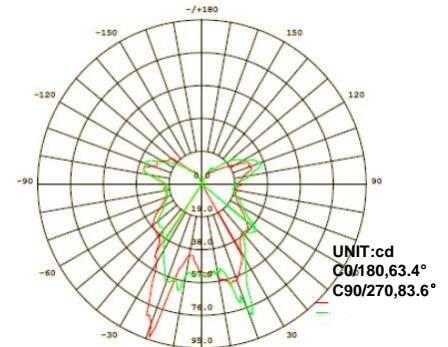

LUMINOUS DISTRIBUTION INTENSITY DIAGRAM

AVERAGE BEAM ANGLE (50%):73.5°

Note: IES files available upon request.