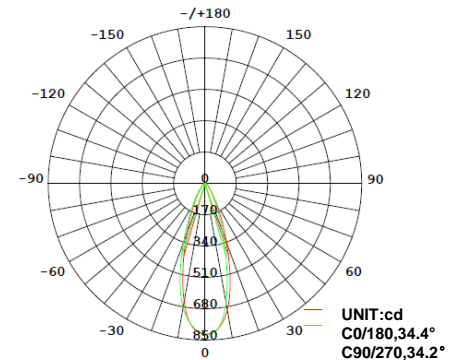

LED GU10

6.5 Watt 3000K GU10 LED

PRODUCT DESCRIPTION

6.5 watt GU10 EarthBulb LED bulb replaces 50 watt incandescent lamps for over 70% energy savings. 3000K color of light is standard with 38 degree beam angle. Great for use in dimming recessed lighting, track lighting and display lighting applications. High power, multi-chip LED and an advanced cooling system provides for 25,000 hours of LED life. 2 pin GU10 base. Energy Star rated product.

PRODUCT FEATURES

- Same shape as the light bulbs they replace
- White 3000K color of light nearly equals Halogen lighting
- GU10 base is standard
- No Mercury, RoHS Certified

CONE OF LIGHT

Lumens: 500

Distance ft	Foot Candles fc	Diameter ft
2	209.6	1.20
4	52.41	2.41
6	23.29	3.61
8	13.10	4.82
10	8.38	6.02

PRODUCT APPLICATIONS

LUMINOUS DISTRIBUTION INTENSITY DIAGRAM

AVERAGE BEAM ANGLE (50%):34.3°

Note: IES files available upon request.

LUMINOUS DISTRIBUTION INTENSITY DATA

Y(deg)	C(deg)				
	0	23	45	68	90
0	817	817	817	817	816
5	783	780	776	778	777
10	651	659	664	677	684
15	459	474	486	508	522
20	288	300	311	330	341
25	173	182	190	201	206
30	103	109	114	123	125
35	61.9	65	68.2	73.7	75.7
40	38.9	40.4	42.2	44.9	46.8
45	26.6	27.2	28	29.3	29.9
50	19.5	19.8	20.1	20.9	21.2
55	14.9	15	15.3	15.8	16.1
60	11.4	11.5	11.8	12.1	12.5
65	8.64	8.74	8.97	9.36	9.71
70	6.28	6.37	6.62	7.01	7.33
75	4.23	4.35	4.54	4.96	5.23
80	2.46	2.6	2.78	3.16	3.42
85	0.92	1.12	1.28	1.6	1.8
90	0	0	0.09	0.3	0.4

Electrical	
Watt	6.5
Input Current	600 (mA)
Power Factor	> 0.50
Voltage	120 volt
Frequency	60hz
Min. Start Temp	-4F
Max. Operating Temp	104F
Base Type	GU10
Light	
Initial Lumens	500
Lumens per Watt	77
Color Temperature	3000K
Color Rendering (CRI)	81
Beam Angle	38°
Agency Approvals	
UL	Yes
Energy Star	25,000 hr rated
RoHS	Yes
FCC	Yes
Product Details	
Warranty	10 years, 6 hrs/day
Mercury Content	0
Diameter	2.0"
Overall Length	2.09"